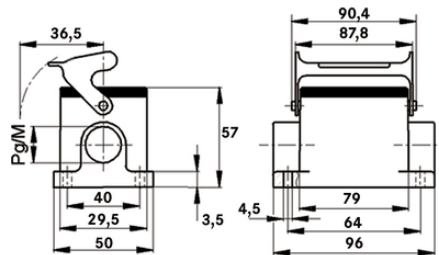

EPIC® H-A 16 SGR-LB

These connectors are attractive because of their compact housing.

The robust metal housing with its compact design is suitable for applications with a high number of contacts such as in electronic laboratories.

Info

Protection rating UL50E tested

Waterproof

Robust

Mechanical resistance

Mechanical and plant engineering

Benefits

Small and compact, for applications with high number of contacts

Application range

Machine and equipment manufacturing

Control engineering

Electronic laboratory

Product features

Surface-mount base

Single lever

1 cable entry

Last Update (16.05.2019)

©2019 Lapp Group - Technical changes reserved

Product Management www.lappkabel.de

You can find the current technical data in the corresponding data sheet.

PN 0456 / 02_03.16